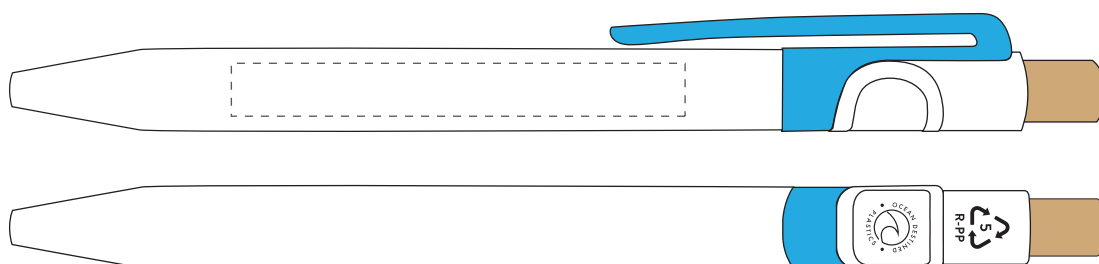

Your Ref:

Quantity:

Product Code: TPC000118

Our Ref:

Version: 1

Product Colour: CYAN

PRINTING CONCERNS:**PRODUCT INFO:**

We stock this item in the following colours

**PANTONE REFERENCE(S)**

Full colour printing

ARTWORK SCALE 100%

Product Image for visualisation
- colours may vary

ARTWORK SCALE 100%

Digital print area: 60mm x 7mm

The dashed line is to demonstrate print area and will not appear on your printed item